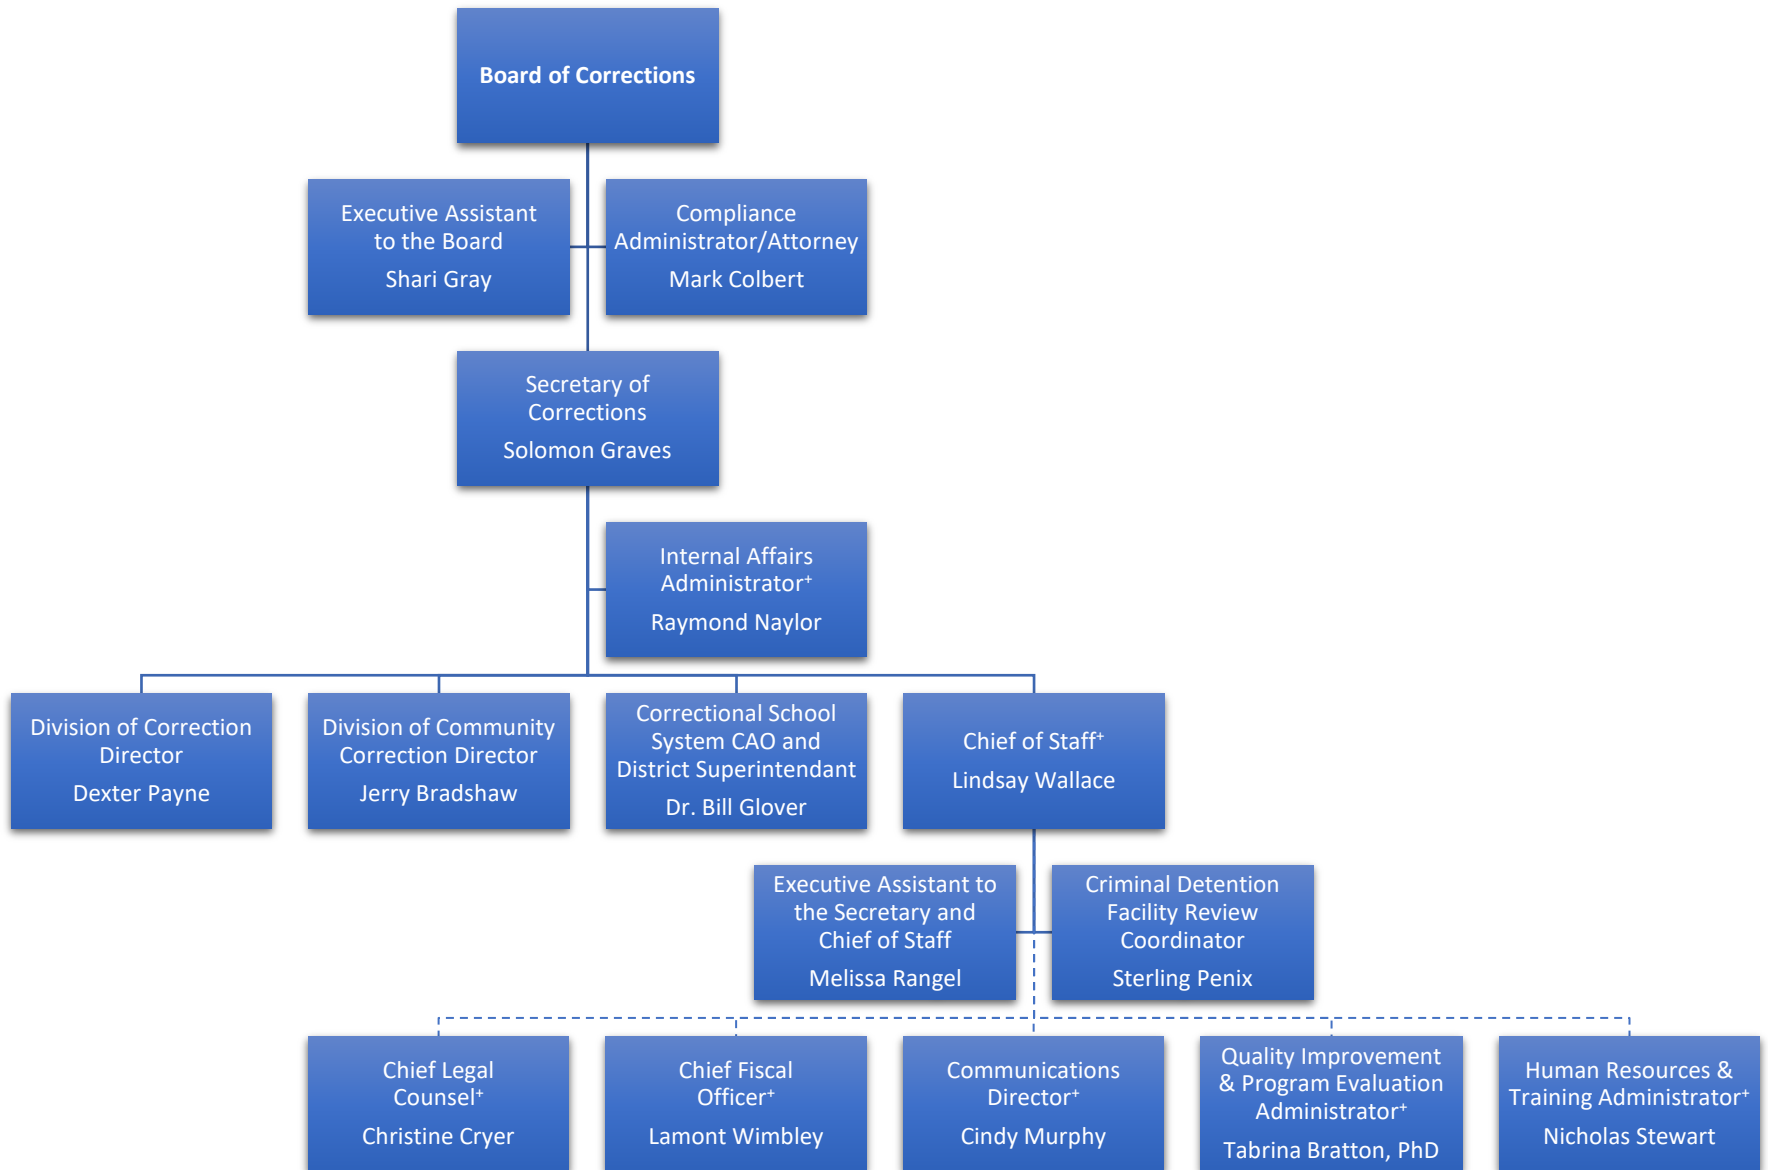

Arkansas Department of Corrections Leadership Team Organizational Chart

Arkansas Department of Corrections Boards, Committees, and Commissions Organizational Chart

The Secretary of Corrections oversees the ADMINISTRATIVE FUNCTIONS of these entities. The entities exercise all other duties independently.