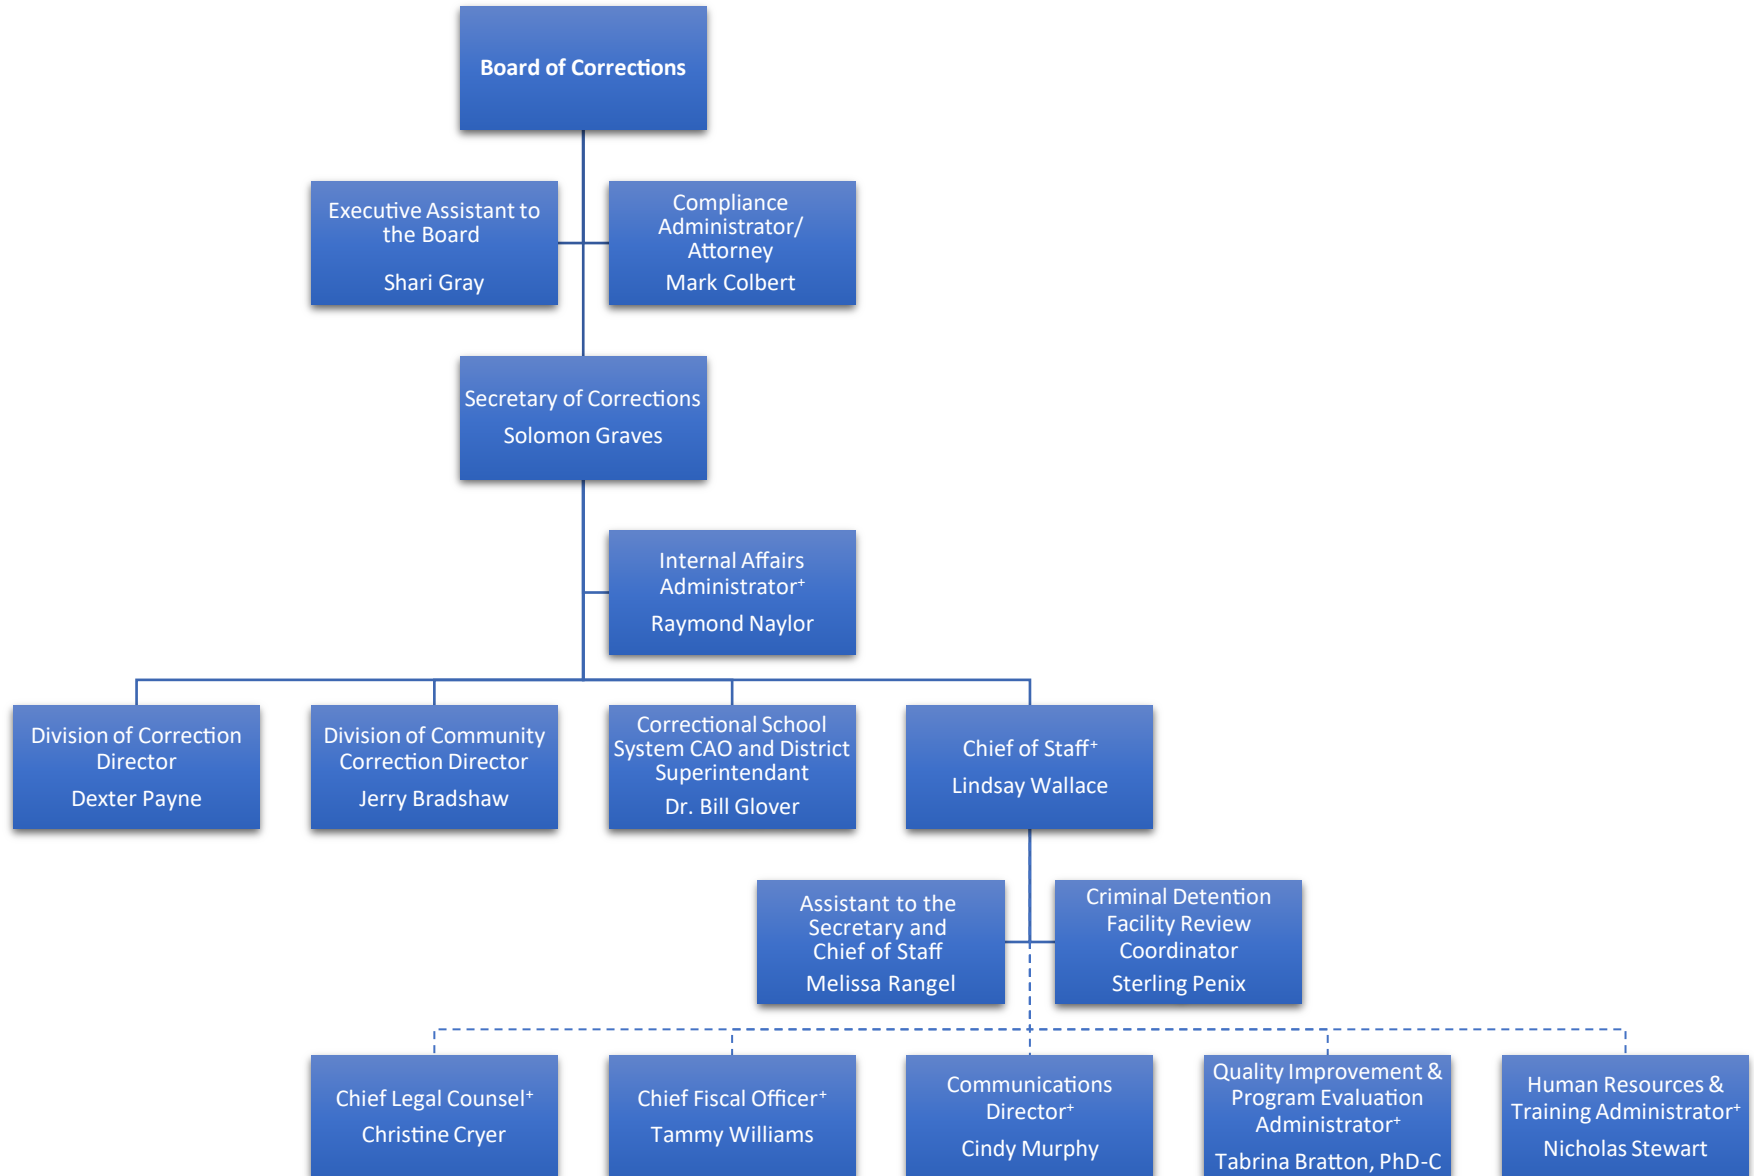

Arkansas Department of Corrections Leadership Team Organizational Chart

Arkansas Department of Corrections Boards, Committees, and Commissions Organizational Chart

The Secretary of Corrections oversees the ADMINISTRATIVE FUNCTIONS of these entities. The entities exercise all other duties independently.